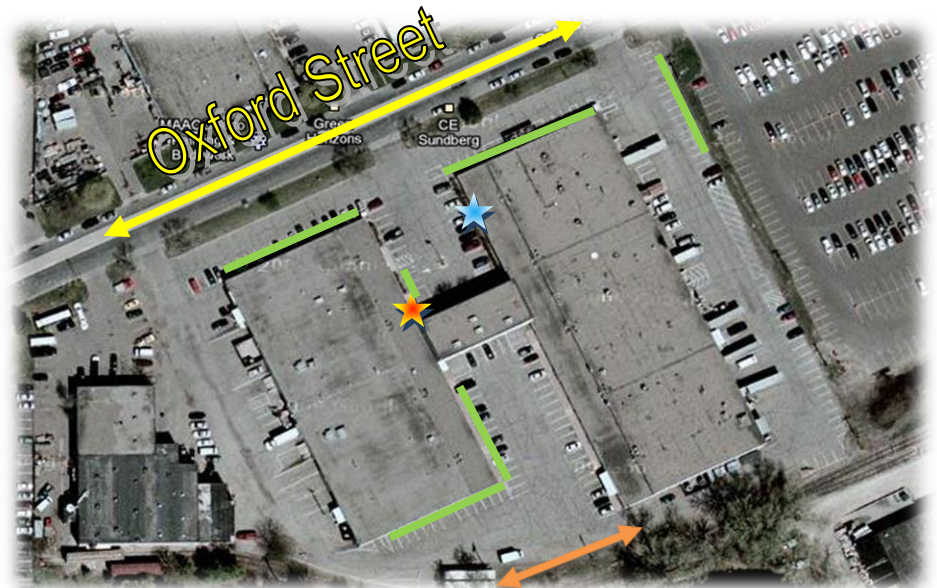

★ The Matter warehouse is located in the SW corner of the Anderberg Lund building.

FROM THE NORTH 100 South – Exit Excelsior Blvd (Hwy 7 West closed at this time) heading west (LEFT) – proceed to Louisiana Ave. and turn Right– past the hospital you will take a LEFT on Oxford Street.. – Enter the **5th Driveway** on the left to the west side of the building – we are on the southwest corner. You will see a Matter truck and other Matter signage on the east side of the warehouse at the 3rd driveway – follow the signs towards the Main Entrance.

FROM THE SOUTH 100 North – Exit Excelsior Blvd. heading west (LEFT) – proceed to Louisiana Ave. and turn RIGHT to Oxford Street turning LEFT - Enter the **5th Driveway** on the left to the west side of the building – we are on the southwest corner. You may see a Matter truck and other Matter signage on the east side of the warehouse at the 3rd driveway – follow the signs towards the Main Entrance.

- ★ Matter Front Entrance
Guests & Donations
- ★ Volunteers Entrance – Marked
with black awning and white
reader board sign

Green lines indicate Matter Parking

Bus Parking – South Side of Building