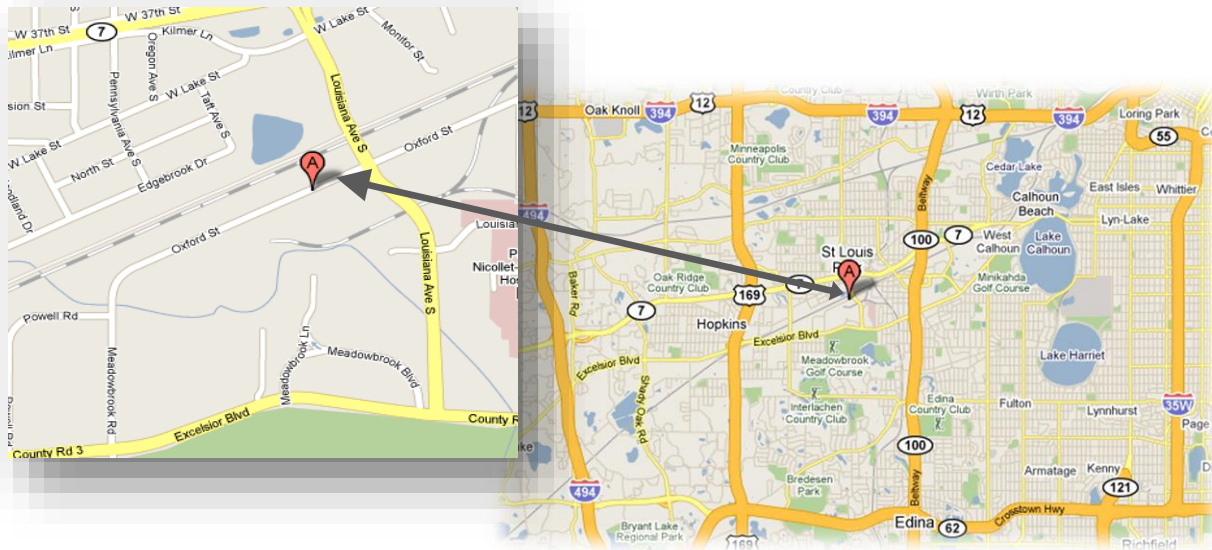

★ The Matter warehouse is located in the SW corner of the Anderberg Lund building.

FROM THE NORTH 100 South – Exit Excelsior Blvd (Hwy 7 West closed at this time) heading west (LEFT) – proceed to Louisiana Ave. and turn Right– past the hospital you will take a LEFT on Oxford Street.. – Enter the **5th Driveway** on the left to the west side of the building – we are on the southwest corner. You will see a Matter truck and other Matter signage on the east side of the warehouse at the 3rd driveway – follow the signs towards the Main Entrance.

FROM THE SOUTH 100 North – Exit Excelsior Blvd. heading west (LEFT) – proceed to Louisiana Ave. and turn RIGHT to Oxford Street turning LEFT - Enter the **5th Driveway** on the left to the west side of the building – we are on the southwest corner. You may see a Matter truck and other Matter signage on the east side of the warehouse at the 3rd driveway – follow the signs towards the Main Entrance.

- ★ Matter Front Entrance
Guests & Donations
- ★ Volunteers Entrance – Marked
with black awning and white
reader board sign

Green lines indicate Matter Parking

Bus Parking – South Side of Building